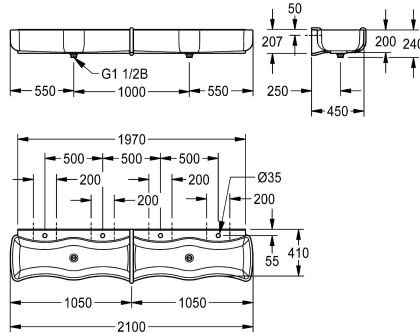

### KWC-No.

**2000103057**

Dimensions 2100 x 240 x 470 mm (W x H x D), with 4 wash places

WASHINO-4 children's wash-and-play trough made of MIRANIT resin-bonded mineral material, Alpine white colour. With 4 wash places. Wave-shaped basins, large inner and outer radii of basins, with integrated surge edge, tap landing with a tap hole for each wash place. Integrated divider with overflow function made of MIRANIT, blue colour (RAL 5002). Waste and overflow valve as a

standpipe for 2 wash places each. Each basin with one waste outlet (distance between the outlets 1000 mm). Mounting on washbasin back panel. Mounting material included.

Dimensions 2100 x 240 x 470 mm (W x H x D)

### Technical Data

material	mineral material
material code	Miranit
number of waste holes	2
overall depth	470 mm
overall height	240 mm
overall width	2,100 mm
rear upstand	no
splash back	yes
number of tap holes	4
tap ledge	yes
tap ledge position	back
type of mounting	wall mounting
type of waste kit	"1 1/2" duplex waste with sta
number of wash places	4
waste hole position	centre
waste kit included	yes
waste size	DN 40

material	mineral material
material code	Miranit
number of waste holes	2
overall depth	470 mm
overall height	240 mm
overall width	2,100 mm
rear upstand	no
splash back	yes
number of tap holes	4
tap ledge	yes
tap ledge position	back
type of mounting	wall mounting
type of waste kit	"1 1/2" duplex waste with sta
number of wash places	4
waste hole position	centre
waste kit included	yes
waste size	DN 40