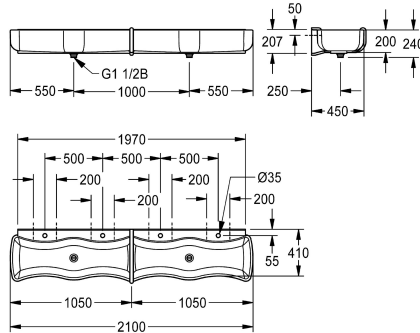

KWC WASHINO-4 Children's wash-and-play trough

Modell-Linie: WASHINO | SANW205
Washbasins & Washtroughs | Washtroughs

KWC-No.

2000103057

Dimensions 2100 x 240 x 470 mm (W x H x D), with 4 wash places

WASHINO-4 children's wash-and-play trough made of MIRANIT resin-bonded mineral material, Alpine white colour. With 4 wash places. Wave-shaped basins, large inner and outer radii of basins, with integrated surge edge, tap landing with a tap hole for each wash place. Integrated divider with overflow function made of MIRANIT, blue colour (RAL 5002). Waste and overflow valve as a

standpipe for 2 wash places each. Each basin with one waste outlet (distance between the outlets 1000 mm). Mounting on washbasin back panel. Mounting material included.

Dimensions 2100 x 240 x 470 mm (W x H x D)

Technical Data

material
material code
number of waste holes
overall depth
overall height
overall width
rear upstand
splash back
number of tap holes
tap ledge
tap ledge position
type of mounting
type of waste kit
number of wash places
waste hole position
waste kit included
waste size

mineral material
Miranit
2
470 mm
240 mm
2,100 mm
no
yes
4
yes
back
wall mounting
"1 1/2" duplex waste with sta
4
centre
yes
DN 40