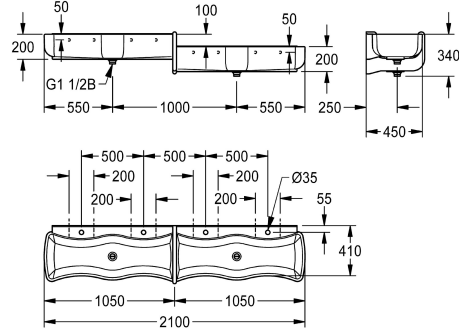

KWC WASHINO-Step Children's wash-and-play trough

Modell-Linie: WASHINO | SANW211
Washbasins & Washtroughs | Washtroughs

KWC-No.

2000103058

Versions with basin on the top left, bottom right

2000103059

Version with basin on the top right, bottom left

WASHINO-Step children's wash-and-play trough made of MIRANIT resin-bonded mineral material, Alpine white colour. Model with basin left top/right bottom. With 4 wash places (2 wash places with a height difference of 100 mm). Wave-shaped basins, large inner and outer radii of basins, with integrated surge edge, tap landing with a tap hole for each wash place. Integrated divider with overflow function made of MIRANIT, blue colour (RAL 5002). Waste

and overflow valve as a standpipe for 2 wash places each. Each basin with one waste outlet (distance between the outlets 1000 mm). Mounting on washbasin back panel. Mounting material included.

Dimensions 2100 x 340 x 470 mm (W x H x D)

mineral material
Miranit
2
470 mm
340 mm
2,100 mm
no
yes
4
yes
back
wall mounting
"1 1/2" duplex waste with sta
4
centre
yes
DN 40