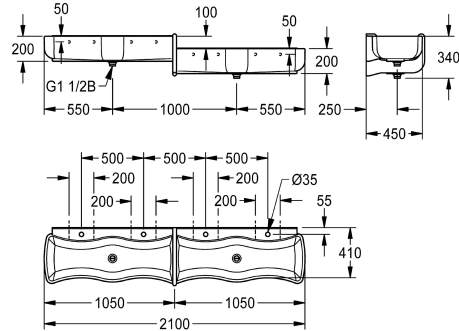

KWC WASHINO-Step Children's wash-and-play trough

Modell-Linie: WASHINO | SANW211
Washbasins & Washtroughs | Washtroughs

KWC-No.

2000103058

Versions with basin on the top left, bottom right

2000103059

Version with basin on the top right, bottom left

WASHINO-Step children's wash-and-play trough made of MIRANIT resin-bonded mineral material, Alpine white colour. Model with basin left top/right bottom. With 4 wash places (2 wash places with a height difference of 100 mm). Wave-shaped basins, large inner and outer radii of basins, with integrated surge edge, tap landing with a tap hole for each wash place. Integrated divider with overflow function made of MIRANIT, blue colour (RAL 5002). Waste

and overflow valve as a standpipe for 2 wash places each. Each basin with one waste outlet (distance between the outlets 1000 mm). Mounting on washbasin back panel. Mounting material included.

Dimensions 2100 x 340 x 470 mm (W x H x D)

mineral material
Miranit
2
470 mm
340 mm
2,100 mm
no
yes
4
yes
back
wall mounting
"1 1/2" duplex waste with sta
4
centre
yes
DN 40