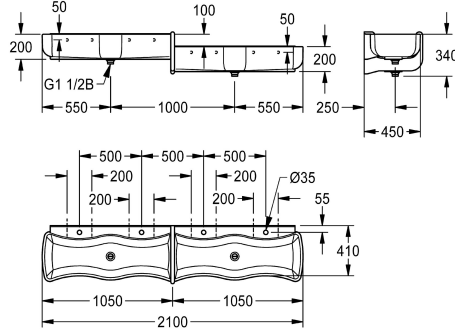

KWC WASHINO-Step Children's wash-and-play trough

Modell-Linie: WASHINO | SANW211
Washbasins & Washtroughs | Washtroughs

KWC-No.

2000103058

Versions with basin on the top left, bottom right

2000103059

Version with basin on the top right, bottom left

WASHINO-Step children's wash-and-play trough made of MIRANIT resin-bonded mineral material, Alpine white colour. Model with basin left top/right bottom. With 4 wash places (2 wash places with a height difference of 100 mm). Wave-shaped basins, large inner and outer radii of basins, with integrated surge edge, tap landing with a tap hole for each wash place. Integrated divider with overflow function made of MIRANIT, blue colour (RAL 5002). Waste

and overflow valve as a standpipe for 2 wash places each. Each basin with one waste outlet (distance between the outlets 1000 mm). Mounting on washbasin back panel. Mounting material included.

Dimensions 2100 x 340 x 470 mm (W x H x D)

Technical Data

material
material code
number of waste holes
overall depth
overall height
overall width
rear upstand
splash back
number of tap holes
tap ledge
tap ledge position
type of mounting
type of waste kit
number of wash places
waste hole position
waste kit included
waste size

mineral material
Miranit
2
470 mm
340 mm
2,100 mm
no
yes
4
yes
back
wall mounting
"1 1/2" duplex waste with sta
4
centre
yes
DN 40