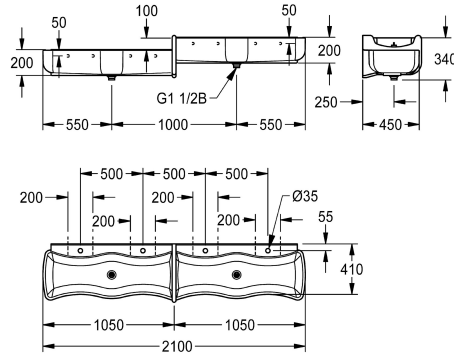

KWC WASHINO-Step Children's wash-and-play trough

Modell-Linie: WASHINO | SANW212
Washbasins & Washtroughs | Washtroughs

KWC-No.

2000103058

Versions with basin on the top left, bottom right

2000103059

Version with basin on the top right, bottom left

WASHINO-Step children's wash-and-play trough made of MIRANIT resin-bonded mineral material, Alpine white colour. Model with basin right top/left bottom. With 4 wash places (2 wash places with a height difference of 100 mm). Wave-shaped basins, large inner and outer radii of basins, with integrated surge edge, tap landing with a tap hole for each wash place. Integrated divider with overflow function made of MIRANIT, blue colour (RAL 5002). Waste

and overflow valve as a standpipe for 2 wash places each. Each basin with one waste outlet (distance between the outlets 1000 mm). Mounting on washbasin back panel. Mounting material included.

Dimensions 2100 x 340 x 470 mm (W x H x D)

Technical Data

material
material code
number of waste holes
overall depth
overall height
overall width
rear upstand
splash back
number of tap holes
tap ledge
tap ledge position
type of mounting
type of waste kit
number of wash places
waste hole position
waste kit included
waste size

mineral material
Miranit
2
470 mm
340 mm
2,100 mm
no
yes
4
yes
back
wall mounting
"1 1/2" duplex waste with sta
4
centre
yes
DN 40