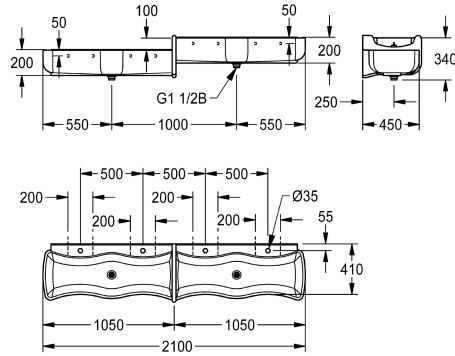

KWC WASHINO-Step Children's wash-and-play trough

Modell-Linie: WASHINO | SANW212
Washbasins & Washtroughs | Washtroughs

KWC-No.

2000103058

Versions with basin on the top left, bottom right

2000103059

Version with basin on the top right, bottom left

WASHINO-Step children's wash-and-play trough made of MIRANIT resin-bonded mineral material, Alpine white colour. Model with basin right top/left bottom. With 4 wash places (2 wash places with a height difference of 100 mm). Wave-shaped basins, large inner and outer radii of basins, with integrated surge edge, tap landing with a tap hole for each wash place. Integrated divider with overflow function made of MIRANIT, blue colour (RAL 5002). Waste

and overflow valve as a standpipe for 2 wash places each. Each basin with one waste outlet (distance between the outlets 1000 mm). Mounting on washbasin back panel. Mounting material included.

Dimensions 2100 x 340 x 470 mm (W x H x D)

mineral material
Miranit
2
470 mm
340 mm
2,100 mm
no
yes
4
yes
back
wall mounting
"1 1/2" duplex waste with sta
4
centre
yes
DN 40