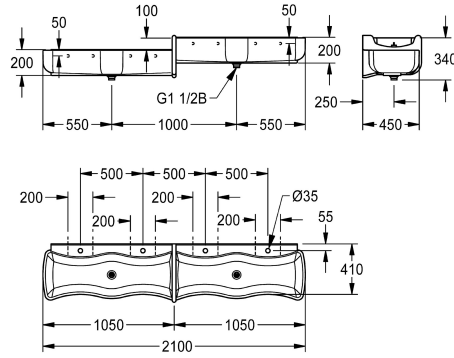

KWC WASHINO-Step Children's wash-and-play trough

Modell-Linie: WASHINO | SANW212
Washbasins & Washtroughs | Washtroughs

KWC-No.

2000103058

Versions with basin on the top left, bottom right

2000103059

Version with basin on the top right, bottom left

WASHINO-Step children's wash-and-play trough made of MIRANIT resin-bonded mineral material, Alpine white colour. Model with basin right top/left bottom. With 4 wash places (2 wash places with a height difference of 100 mm). Wave-shaped basins, large inner and outer radii of basins, with integrated surge edge, tap landing with a tap hole for each wash place. Integrated divider with overflow function made of MIRANIT, blue colour (RAL 5002). Waste

and overflow valve as a standpipe for 2 wash places each. Each basin with one waste outlet (distance between the outlets 1000 mm). Mounting on washbasin back panel. Mounting material included.

Dimensions 2100 x 340 x 470 mm (W x H x D)

mineral material
Miranit
2
470 mm
340 mm
2,100 mm
no
yes
4
yes
back
wall mounting
"1 1/2" duplex waste with sta
4
centre
yes
DN 40