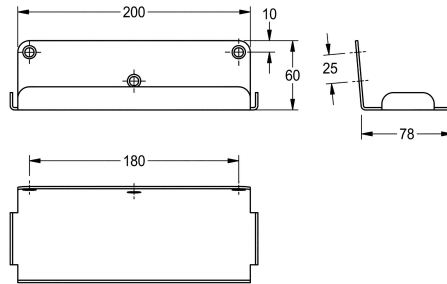

## KWC HEAVY-DUTY Storage shelf for wall mounting

Modell-Linie: HEAVYDUTY | HDTX644  
Accessories | Shelves

### KWC-No.

**2000103076**  
Length 213 mm

Shelf for wall mounting, stainless steel, surface satin finished, material thickness 2 mm, rounded edges, protection edge at front, includes stainless steel crosshead screws and dowels.

Dimensions 213 x 60 x 80 mm (W x H x D)

### Technical Data

material
material code
material thickness
overall depth
overall height
overall width
surface finish
type of fixing
type of mounting

stainless steel
1.4301 Chrome Nickel steel V2A
2 mm
83 mm
60 mm
213 mm
satin finished
screw
wall mounting