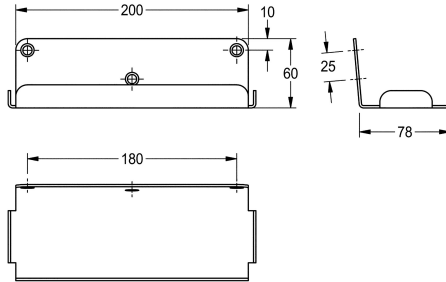

KWC HEAVY-DUTY Storage shelf for wall mounting

Modell-Linie: HEAVYDUTY | HDTX644
Accessories | Shelves

KWC-No.

2000103076
Length 213 mm

Shelf for wall mounting, stainless steel, surface satin finished, material thickness 2 mm, rounded edges, protection edge at front, includes stainless steel crosshead screws and dowels.

Dimensions 213 x 60 x 80 mm (W x H x D)

Technical Data

material	stainless steel
material code	1.4301 Chrome Nickel steel V2A
material thickness	2 mm
overall depth	83 mm
overall height	60 mm
overall width	213 mm
surface finish	satin finished
type of fixing	screw
type of mounting	wall mounting