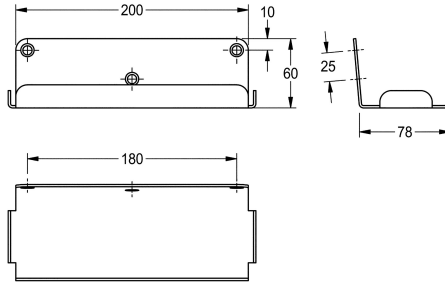

KWC HEAVY-DUTY Storage shelf for wall mounting

Modell-Linie: HEAVYDUTY | HDTX644
Accessories | Shelves

KWC-No.

2000103076
Length 213 mm

Shelf for wall mounting, stainless steel, surface satin finished, material thickness 2 mm, rounded edges, protection edge at front, includes stainless steel crosshead screws and dowels.

Dimensions 213 x 60 x 80 mm (W x H x D)

Technical Data

material	stainless steel
material code	1.4301 Chrome Nickel steel V2A
material thickness	2 mm
overall depth	83 mm
overall height	60 mm
overall width	213 mm
surface finish	satin finished
type of fixing	screw
type of mounting	wall mounting