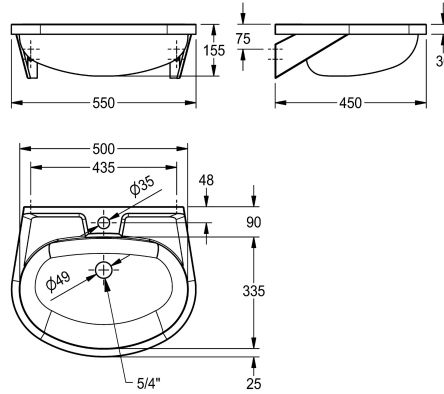

### KWC-No.

**2000090016**

Without tap hole

**2000103078**

Without overflow, with 35 mm diameter tap hole, centered, 1 1/4 flat perforated waste

**2000090017**

With overflow, without tap hole, 1 1/4 stopper valve

**2000103080**

With overflow, with 35 mm diameter tap hole, centered, 1 1/4 stopper valve

### overflow

|     |   |
|-----|---|
| no  |   |
| no  | 1 |
| yes |   |
| yes | 1 |

Single wash basin for wall mounting, stainless steel, surface satin finished, material thickness 1 mm, seamless welded bowl with diameter 500 x 155 x 335 mm, oval shape, 90 mm tap ledge, prewelded mounting brackets, with soap dish, includes screws and

dowels.

Plug valve with 1 1/4" with overflow and tap hole  
Dimensions 550 x 155 x 450 mm (W x H x D)