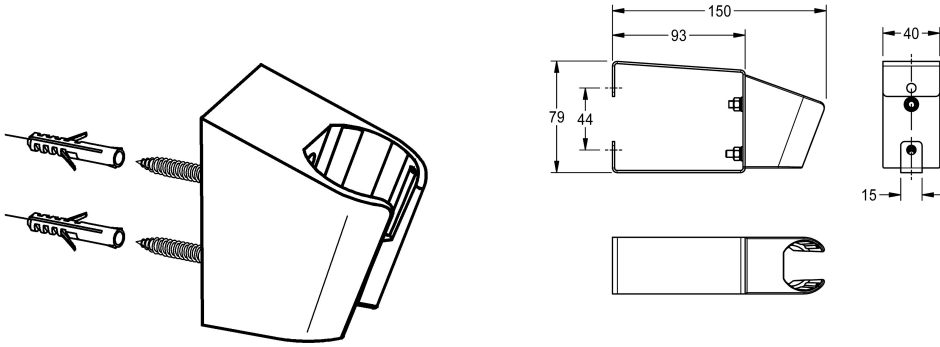

## KWC

Wall mounting

Modell-Linie: EMERGENCYSHOWERS | FAID905

Spare parts | Spare parts emergency showers

### KWC-No.

**2000103189**

Wall mounting

Wall bracket, plastic, white, with screw mounting. Complementary part or spare part for the eye- and face-wash fountains FAID100,

FAID101,  
FAID102, FAID103.

### Technical Data

quantity

1

quantity uom

piece