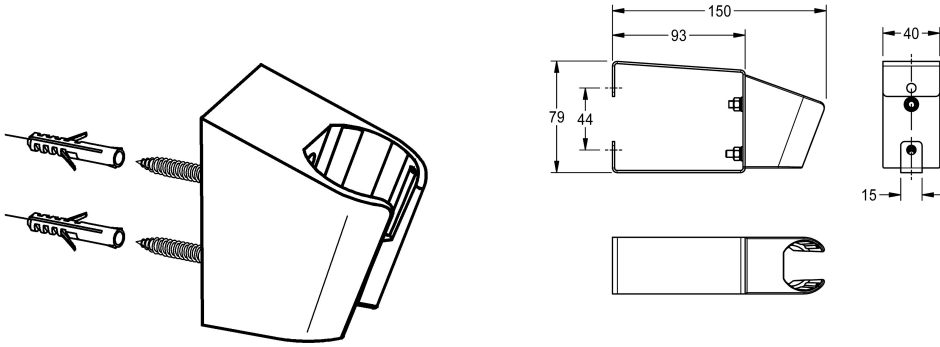

KWC

Wall mounting

Modell-Linie: EMERGENCYSHOWERS | FAID905

Spare parts | Spare parts emergency showers

KWC-No.

2000103189

Wall mounting

Wall bracket, plastic, white, with screw mounting. Complementary part or spare part for the eye- and face-wash fountains FAID100,

FAID101,
FAID102, FAID103.

Technical Data

quantity

1

quantity uom

piece