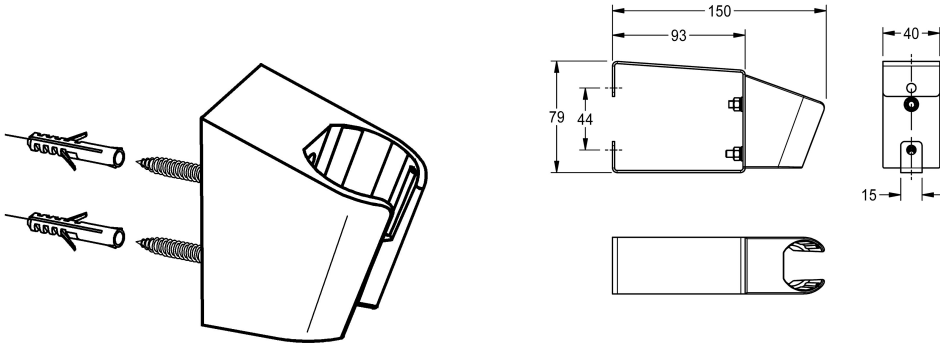

## KWC

Wall mounting

Modell-Linie: EMERGENCYSHOWERS | FAID905  
Spare parts | Spare parts emergency showers

### KWC-No.

**2000103189**

Wall mounting

Wall bracket, plastic, white, with screw mounting. Complementary part or spare part for the eye- and face-wash fountains FAID100,

FAID101,  
FAID102, FAID103.

### Technical Data

quantity

1

quantity uom

piece