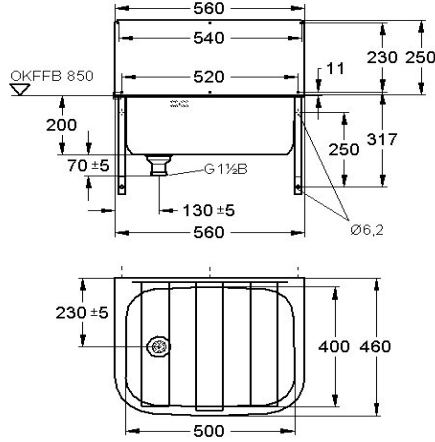

KWC SIRIUS Utility sink, grid, splashback

Modell-Linie: SIRIUS | SIRX364
Utility sinks | Cleaners sinks

KWC-No.

2000103260

With wire shelf and splashback

Wall mounted cleaners sink made of stainless steel, surface satin finished, material thickness 1.0 mm. Without tap landing, with 20 mm rear upstand, G 1 1/2 B waste and overflow set, left centred,

with integrated wall brackets, mounting material included.

Dimensions 560 x 200 x 460 mm (W x H x D)

Technical Data

| |
|-----------------------|
| splash back height |
| bowl position |
| bowl construction |
| bowl - bowl height |
| bowl finish |
| bowl - depth |
| bowl - width |
| brushes |
| drainer or storage |
| grid |
| grid material |
| material |
| material code |
| material code grid |
| material thickness |
| number of waste holes |
| outlet size |
| overall depth |
| overall height |
| overall width |
| overflow |
| rear upstand |
| wash riffle |
| spillway |
| splash back |
| sump |

| |
|--------------------------------|
| 250 mm |
| center |
| radius corners |
| 200 mm |
| satin finished |
| 400 mm |
| 500 mm |
| Without brushes |
| no |
| hinged |
| stainless steel |
| stainless steel |
| 1.4301 Chrome Nickel steel V2A |
| 1.4301 Chrome Nickel steel V2A |
| 1 mm |
| 1 |
| G 1 1/2 B |
| 460 mm |
| 200 mm |
| 560 mm |
| yes |
| no |
| no |
| yes |
| yes |
| no |

KWC SIRIUS

Utility sink, grid, splashback

Modell-Linie: SIRIUS | SIRX364

Utility sinks | Cleaners sinks

| | |
|-----------------------|--------------------|
| sump basket | no |
| surface finish | satin finished |
| tap ledge | no |
| type of mounting | wall mounting |
| type of utility sink | multi purpose sink |
| number of wash places | 1 |
| waste hole position | left centre |
| waste hole projection | 230 mm |
| waste kit included | yes |
| waste size | DN 40 |