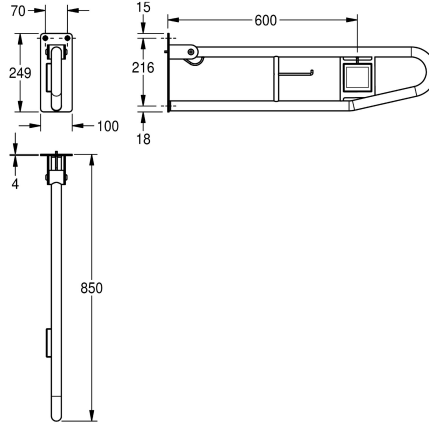

KWC CONTINA

Foldable grab with electronic flush button

Modell-Linie: CONTINA | CNTX72F-R

Grab rails | Grab rail

KWC-No.

2000103283

Foldable grab rail with electronic flush button, flush trigger right

2000103284

Foldable grab rail with electronic flush button, flush trigger left

Orientation

right

left

Foldable grab rail with electronic flush button for wall mounting, stainless steel, surface satin finished, material thickness 1.2 mm, flush button right, rough polishing for better surface feel, 32 mm pipe diameter, stirrup shape, integrated toilet roll holder, electronic flush button in front area, prevention against unmeant folding, gum rubber

stop absorber, 4mm thick mounting plate with three fixing holes, including stainless steel screws and dowels.

Dimensions 100 x 250 x 850 (W x H xD)
Protection class IP40

Technical Data

Orientation

right

back

1.4301 Chrome Nickel steel V2A

material thickness

1.2 mm

overall depth

850 mm

overall height

250 mm

overall width