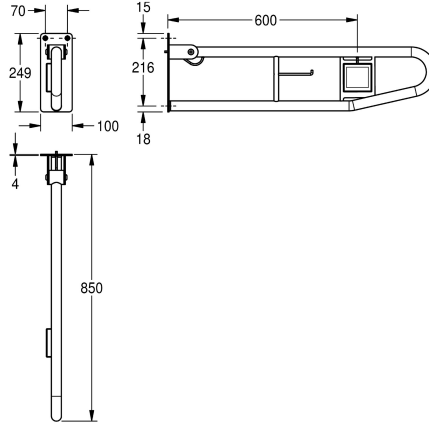

KWC CONTINA

Foldable grab with electronic flush button

Modell-Linie: CONTINA | CNTX72F-R

Grab rails | Grab rail

KWC-No.

2000103283

Foldable grab rail with electronic flush button, flush trigger right

2000103284

Foldable grab rail with electronic flush button, flush trigger left

Orientation

right

left

Foldable grab rail with electronic flush button for wall mounting, stainless steel, surface satin finished, material thickness 1.2 mm, flush button right, rough polishing for better surface feel, 32 mm pipe diameter, stirrup shape, integrated toilet roll holder, electronic flush button in front area, prevention against unmeant folding, gum rubber

stop absorber, 4mm thick mounting plate with three fixing holes, including stainless steel screws and dowels.

Dimensions 100 x 250 x 850 (W x H xD)
Protection class IP40

Technical Data

Orientation

right

back

1.4301 Chrome Nickel steel V2A

material thickness

1.2 mm

overall depth

850 mm

overall height

250 mm

overall width