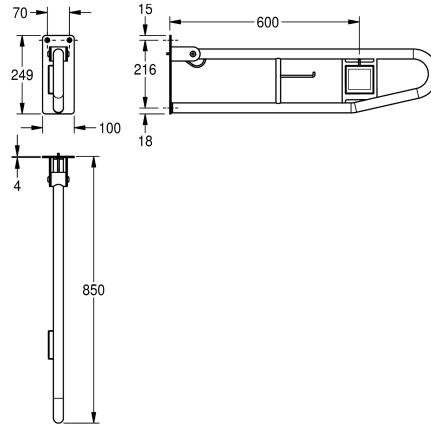

#### KWC-No.

**2000103283**

Foldable grab rail with electronic flush button, flush trigger right

**2000103284**

Foldable grab rail with electronic flush button, flush trigger left

#### Orientation

right

left

Foldable grab rail with electronic flush button for wall mounting, stainless steel, surface satin finished, material thickness 1.2 mm, flush button right, rough polishing for better surface feel, 32 mm pipe diameter, stirrup shape, integrated toilet roll holder, electronic flush button in front area, prevention against unmeant folding, gum rubber

stop absorber, 4mm thick mounting plate with three fixing holes, including stainless steel screws and dowels.

Dimensions 100 x 250 x 850 (W x H xD)  
Protection class IP40

850 mm

overall height

250 mm

overall width

100 mm

surface finish

satin finished

type of grab rail