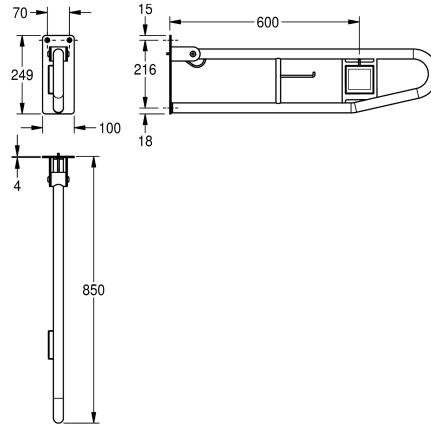

### KWC-No.

**2000103283**

Foldable grab rail with electronic flush button, flush trigger right

**2000103284**

Foldable grab rail with electronic flush button, flush trigger left

### Orientation

right

left

Foldable grab rail with electronic flush button for wall mounting, stainless steel, surface satin finished, material thickness 1.2 mm, flush button left, rough polishing for better surface feel, 32 mm pipe diameter, stirrup shape, integrated toilet roll holder, electronic flush button in front area, prevention against unmeant folding, gum rubber

stop absorber, 4 mm thick mounting plate with three fixing holes, including stainless steel screws and dowels.

Dimensions 100 x 250 x 850 (W x H xD)  
Protection class IP40

850 mm

overall height

250 mm

overall width

100 mm

surface finish

satin finished

type of grab rail