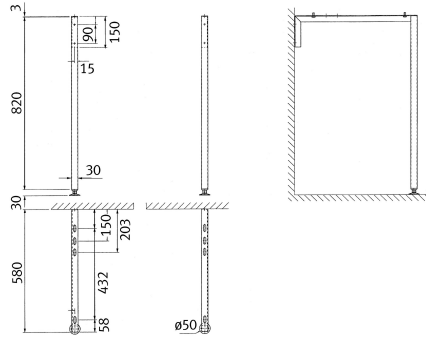

KWC SIRIUS Feet for plaster sink

Modell-Linie: SIRIUS | SIRX838
Utility sinks | Complementary parts utility sinks

KWC-No.

2000103301

Feet for plaster trap, stainless steel 2 pieces

Feet for plaster sink, stainless steel.

Technical Data

overall depth	580 mm
overall height	850 mm
overall width	50 mm
quantity	1
quantity uom	Set