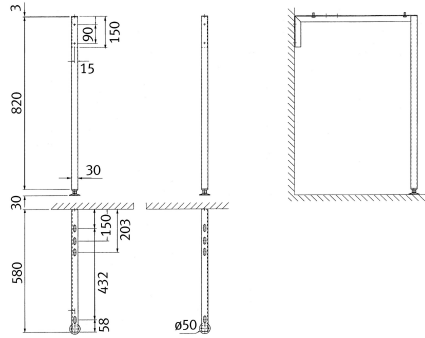

## KWC SIRIUS Feet for plaster sink

Modell-Linie: SIRIUS | SIRX838  
Utility sinks | Complementary parts utility sinks

### KWC-No.

**2000103301**  
Feet for plaster trap, stainless steel 2 pieces

Feet for plaster sink, stainless steel.

### Technical Data

overall depth	580 mm
overall height	850 mm
overall width	50 mm
quantity	1
quantity uom	Set