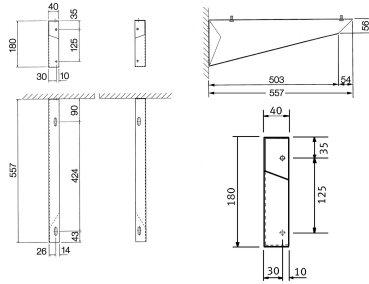

### Bracket pair

Modell-Linie: SIRIUS | SIRX837

Utility sinks | Complementary parts utility sinks

#### KWC-No.

**2000103337**

Brackets for plaster sink

Pair of brackets for plaster sink, for wall mounting, stainless steel, for the left and right side.

Dimensions 40 x 180 x 557 mm (W x H x D)

#### Technical Data

quantity

1

quantity uom

Set