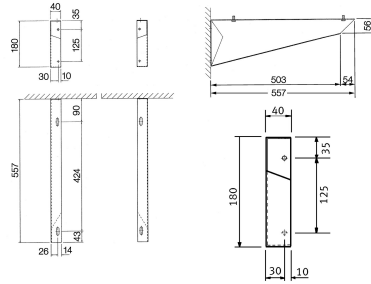

## KWC SIRIUS Bracket pair

Modell-Linie: SIRIUS | SIRX837  
Utility sinks | Complementary parts utility sinks

### KWC-No.

**2000103337**  
Brackets for plaster sink

Pair of brackets for plaster sink, for wall mounting, stainless steel, for the left and right side.

Dimensions 40 x 180 x 557 mm (W x H x D)

### Technical Data

quantity

1

quantity uom

Set