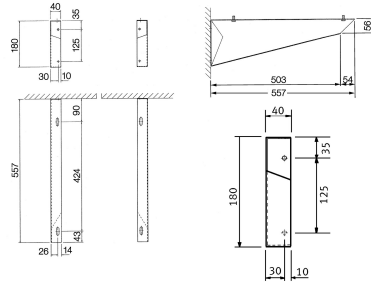

KWC SIRIUS

Bracket pair

Modell-Linie: SIRIUS | SIRX837

Utility sinks | Complementary parts utility sinks

KWC-No.

2000103337

Brackets for plaster sink

Pair of brackets for plaster sink, for wall mounting, stainless steel, for the left and right side.

Dimensions 40 x 180 x 557 mm (W x H x D)

Technical Data

quantity

1

quantity uom

Set