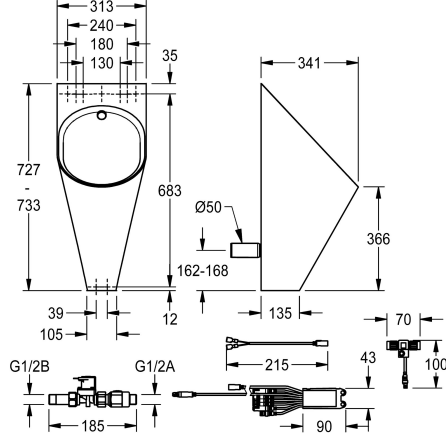

KWC CAMPUS Urinal

Modell-Linie: **CAMPUS | CMPX538RS**
WCs and urinals | Single urinal

KWC-No.

2000071872

Version for installation from the front, with mounting clamp and concealed mounting

205.0000.057

Version as waterless wall-mounted urinal, with DN 50 bent outlet, mounting strip and stainless steel waste with rubber membrane as trap

2000103380

Version as urinal with concealed flushing control, for installation from the front, with mounting clamp and concealed mounting

Single urinal for wall mounting, stainless steel, surface satin finished, material thickness 1.2 mm, oval bowl, hidden horizontal outlet towards wall, mounting and fixing conform to EN 80, hidden screws, included trap DN 50, included mounting bracket and domed waste.

type of waste kit

domed waste

waterfree flat perforated wast

perforated waste

With stainless steel spreader 1/2" and ring sensor
Dimensions 313 x 732 x 341 mm (W x H x D)

Technical Data

inlet size
material
material code
material thickness
outlet size
overall depth
overall height
overall width
siphon included
surface finish
type of flushing
type of mounting
type of urinal
type of waste kit
water inlet
water outlet

G 1/2 B
stainless steel
1.4301 Chrome Nickel steel V2A
1.2 mm
DN 50
341 mm
732 mm
313 mm
yes
satin finished
water flushed
wall mounting
single urinal
perforated waste
concealed
concealed