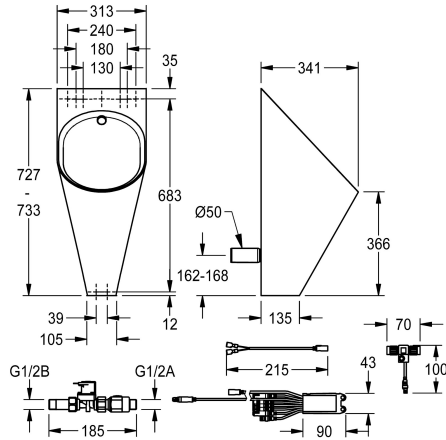

KWC CAMPUS Urinal

Modell-Linie: **CAMPUS | CMPX538RS**
WCs and urinals | Single urinal

KWC-No.

2000071872

Version for installation from the front, with mounting clamp and concealed mounting

205.0000.057

Version as waterless wall-mounted urinal, with DN 50 bent outlet, mounting strip and stainless steel waste with rubber membrane as trap

2000103380

Version as urinal with concealed flushing control, for installation from the front, with mounting clamp and concealed mounting

Single urinal for wall mounting, stainless steel, surface satin finished, material thickness 1.2 mm, oval bowl, hidden horizontal outlet towards wall, mounting and fixing conform to EN 80, hidden screws, included trap DN 50, included mounting bracket and domed waste.

type of waste kit

domed waste

waterfree flat perforated wast

perforated waste

With stainless steel spreader 1/2" and ring sensor
Dimensions 313 x 732 x 341 mm (W x H x D)

Technical Data

inlet size
material
material code
material thickness
outlet size
overall depth
overall height
overall width
siphon included
surface finish
type of flushing
type of mounting
type of urinal
type of waste kit
water inlet
water outlet

G 1/2 B
stainless steel
1.4301 Chrome Nickel steel V2A
1.2 mm
DN 50
341 mm
732 mm
313 mm
yes
satin finished
water flushed
wall mounting
single urinal
perforated waste
concealed
concealed