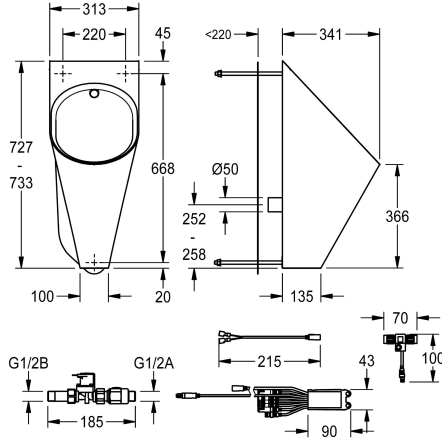

KWC HEAVY-DUTY Urinal

Modell-Linie: HEAVYDUTY | HDTX538RS
WCs and urinals | Single urinal

KWC-No.

2000101023

Wall-mounted urinal, dimensions 313 x 734 x 342 mm (W x H x D)

2000103385

Version as wall-mounted urinal with invisible flushing control

type of mounting

bolt fix with duct wall

wall mounting

type of waste kit

domed waste

perforated waste

Single urinal, hidden mounting with stainless steel rods through wall (service room behind needed), stainless steel, surface satin finished, material thickness 1.2 mm, oval bowl, hidden horizontal outlet towards wall, mounting and fixing conform to EN80, hidden screws, incl. wall fixing bolts. 4 liter flush. With stainless steel spreader 1/2".

hidden mounting with stainless steel rods through wall and ring sensor.

Dimensions 313 x 732 x 341 mm (W x H x D)

Technical Data

inlet size
material
material code
material thickness
outlet size
overall depth
overall height
overall width
siphon included
surface finish
type of flushing
type of mounting
type of urinal
type of waste kit
water inlet
water outlet

G 1/2 B
stainless steel
1.4301 Chrome Nickel steel V2A
1.2 mm
DN 50
341 mm
732 mm
313 mm
no
satin finished
water flushed
wall mounting
single urinal
perforated waste
concealed
concealed