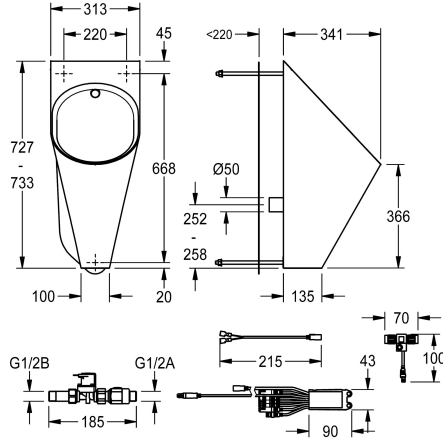

KWC HEAVY-DUTY Urinal

Modell-Linie: HEAVYDUTY | HDTX538RS
WCs and urinals | Single urinal

KWC-No.

2000101023

Wall-mounted urinal, dimensions 313 x 734 x 342 mm (W x H x D)

2000103385

Version as wall-mounted urinal with invisible flushing control

type of mounting

bolt fix with duct wall

wall mounting

type of waste kit

domed waste

perforated waste

Single urinal, hidden mounting with stainless steel rods through wall (service room behind needed), stainless steel, surface satin finished, material thickness 1.2 mm, oval bowl, hidden horizontal outlet towards wall, mounting and fixing conform to EN80, hidden screws, incl. wall fixing bolts. 4 liter flush. With stainless steel spreader 1/2".

hidden mounting with stainless steel rods through wall and ring sensor.

Dimensions 313 x 732 x 341 mm (W x H x D)

Technical Data

inlet size
material
material code
material thickness
outlet size
overall depth
overall height
overall width
siphon included
surface finish
type of flushing
type of mounting
type of urinal
type of waste kit
water inlet
water outlet

G 1/2 B
stainless steel
1.4301 Chrome Nickel steel V2A
1.2 mm
DN 50
341 mm
732 mm
313 mm
no
satin finished
water flushed
wall mounting
single urinal
perforated waste
concealed
concealed

Optional Accessories