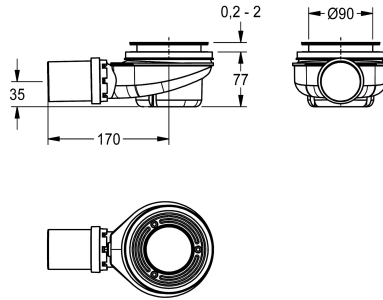

KWC

CAMPUS shower tray waste

Modell-Linie: **CAMPUS | ECOMPX018**

Spare parts | Spare parts showers

KWC-No.

2000103391

Shower tray drain 90 mm, plastic, siphoning height 50 mm, including dip tube and siphon.

Shower tray drain 90 mm, plastic, siphoning height 50 mm, including dip tube and siphon.

Technical Data

quantity
quantity uom

1
piece