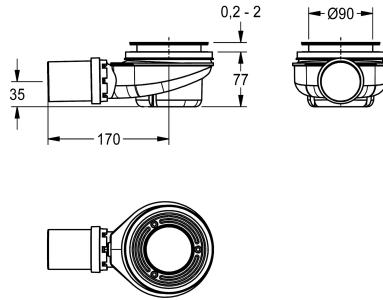

KWC

CAMPUS shower tray waste

Modell-Linie: CAMPUS | ECOMPX018

Spare parts | Spare parts showers

KWC-No.

2000103391

Shower tray drain 90 mm, plastic, siphoning height 50 mm, including dip tube and siphon.

Shower tray drain 90 mm, plastic, siphoning height 50 mm, including dip tube and siphon.

Technical Data

quantity

1

quantity uom

piece