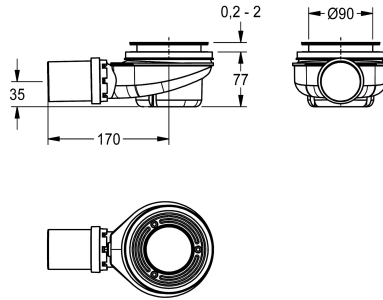

### CAMPUS shower tray waste

Modell-Linie: CAMPUS | ECOMPX018

Spare parts | Spare parts showers

#### KWC-No.

**2000103391**

Shower tray drain 90 mm, plastic, siphoning height 50 mm, including dip tube and siphon.

Shower tray drain 90 mm, plastic, siphoning height 50 mm, including dip tube and siphon.

#### Technical Data

quantity

1

quantity uom

piece