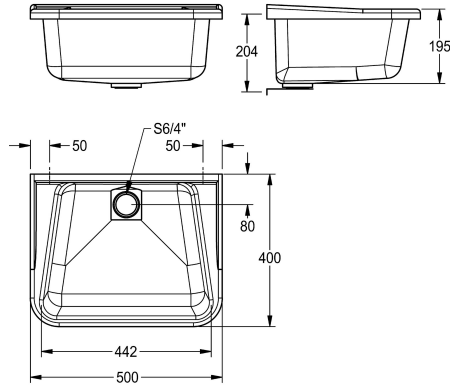

KWC SIRIUS Multi-purpose sink

Modell-Linie: SIRIUS | MB5040
Utility sinks | Multi purpose sink

KWC-No.

2000103435

Colour white

2000100090

Colour decor-grey

Basic colour

white

decor-grey

Wall mounted multi purpose sink bowl manufactured from glass fibre reinforced polyester, without tap holes (for use with wall mounted taps), 38 mm BSP waste fitting with a standing plug/overflow tube and complete with wall brackets.

Dimensions 500 x 220 x 400 mm (W x H x D)
Colour white

Technical Data

bowl position

Center

bowl construction

radius corners

bowl - bowl height

195 mm

bowl - depth

300 mm

bowl - width

265 mm

drainer or storage

no

grid

no

material

composite

number of waste holes

1

outlet size

G 1 1/2 B

overall depth

400 mm

overall height

220 mm

overall width

500 mm

overflow

standpipe overflow

rear upstand

no

wash riffle

no

splash back

no

sump

no

sump basket

no

surface finish

raw

tap ledge

no

type of mounting

wall mounting

type of utility sink

multi purpose sink

type of waste kit

standpipe strainer