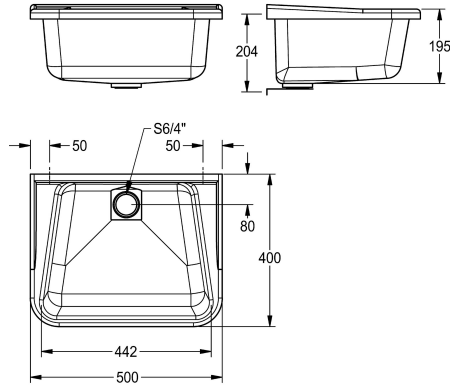

KWC SIRIUS Multi-purpose sink

Modell-Linie: SIRIUS | MB5040
Utility sinks | Multi purpose sink

KWC-No.

2000103435

Colour white

2000100090

Colour decor-grey

Basic colour

white

decor-grey

Wall mounted multi purpose sink bowl manufactured from glass fibre reinforced polyester, without tap holes (for use with wall mounted taps), 38 mm BSP waste fitting with a standing plug/overflow tube and complete with wall brackets.

Dimensions 500 x 220 x 400 mm (W x H x D)
Colour white

Technical Data

bowl position
bowl construction
bowl - bowl height
bowl - depth
bowl - width
drainer or storage
grid
material
number of waste holes
outlet size
overall depth
overall height
overall width
overflow
rear upstand
wash riffle
splash back
sump
sump basket
surface finish
tap ledge
type of mounting
type of utility sink
type of waste kit

Center
radius corners
195 mm
300 mm
265 mm
no
no
composite
1
G 1 1/2 B
400 mm
220 mm
500 mm
standpipe overflow
no
no
no
no
no
raw
no
wall mounting
multi purpose sink
standpipe strainer