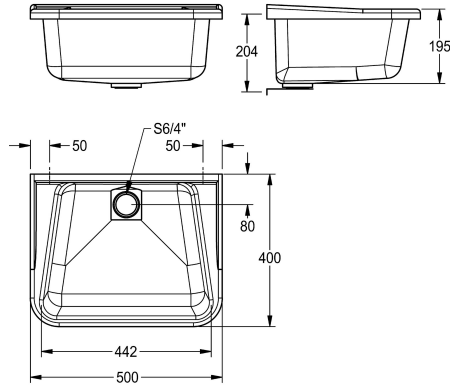

KWC SIRIUS Multi-purpose sink

Modell-Linie: SIRIUS | MB5040
Utility sinks | Multi purpose sink

KWC-No.

2000103435

Colour white

2000100090

Colour decor-grey

Basic colour

white

decor-grey

Wall mounted multi purpose sink bowl manufactured from glass fibre reinforced polyester, without tap holes (for use with wall mounted taps), 38 mm BSP waste fitting with a standing plug/overflow tube and complete with wall brackets.

Dimensions 500 x 220 x 400 mm (W x H x D)
Colour white

Technical Data

bowl position

center

bowl construction

radius corners

bowl - bowl height

195 mm

bowl - depth

300 mm

bowl - width

265 mm

drainer or storage

no

grid

no

material

composite

number of waste holes

1

outlet size

G 1 1/2 B

overall depth

400 mm

overall height

220 mm

overall width

500 mm

overflow

standpipe overflow

rear upstand

no

wash riffle

no

splash back

no

sump

no

sump basket

no

surface finish

raw

tap ledge

no

type of mounting

wall mounting

type of utility sink

multi purpose sink

type of waste kit

standpipe strainer