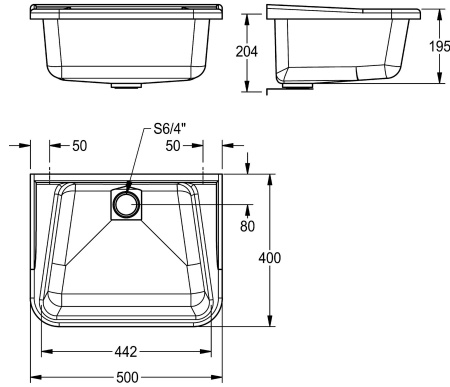

KWC SIRIUS Multi-purpose sink

Modell-Linie: SIRIUS | MB5040
Utility sinks | Multi purpose sink

KWC-No.

2000103435

Colour white

2000100090

Colour decor-grey

Basic colour

white

decor-grey

Wall mounted multi purpose sink bowl manufactured from glass fibre reinforced polyester, without tap holes (for use with wall mounted taps), 38 mm BSP waste fitting with a standing plug/overflow tube and complete with wall brackets.

Dimensions 500 x 220 x 400 mm (W x H x D)
Colour white

Technical Data

bowl position

center

bowl construction

radius corners

bowl - bowl height

195 mm

bowl - depth

300 mm

bowl - width

265 mm

drainer or storage

no

grid

no

material

composite

number of waste holes

1

outlet size

G 1 1/2 B

overall depth

400 mm

overall height

220 mm

overall width

500 mm

overflow

standpipe overflow

rear upstand

no

wash riffle

no

splash back

no

sump

no

sump basket

no

surface finish

raw

tap ledge

no

type of mounting

wall mounting

type of utility sink

multi purpose sink

type of waste kit

standpipe strainer