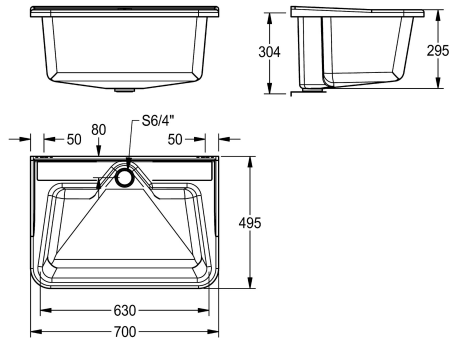

KWC SIRIUS Multi-purpose sink

Modell-Linie: SIRIUS | MB7050
Utility sinks | Multi purpose sink

KWC-No.

2000103436

Colour white

2000100092

Colour decor-grey

Basic colour

white

decor-grey

Wall mounted multi purpose sink bowl, manufactured from glass fibre reinforced polyester, without tap holes (for use with wall mounted taps), 38 mm BSP waste fitting with 1 1/2" standing plug/overflow tube, complete with wall brackets.

Dimensions 700 x 320 x 495 mm (W x A x D)
Colour white

Technical Data

bowl position

Center

bowl construction

radius corners

bowl - bowl height

295 mm

bowl - depth

300 mm

bowl - width

450 mm

drainer or storage

no

grid

no

material

composite

number of waste holes

1

outlet size

G 1 1/2 B

overall depth

495 mm

overall height

320 mm

overall width

700 mm

overflow

standpipe overflow

rear upstand

no

wash riffle

no

splash back

no

sump

no

sump basket

no

surface finish

raw

tap ledge

no

type of mounting

wall mounting

type of utility sink

multi purpose sink

type of waste kit

standpipe strainer