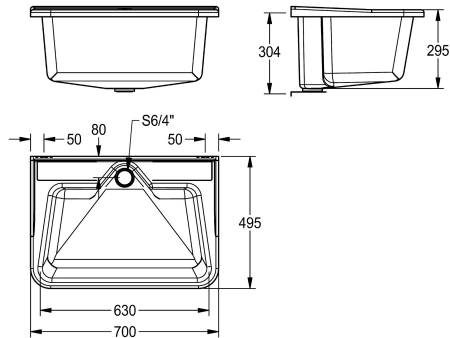

KWC SIRIUS Multi-purpose sink

Modell-Linie: SIRIUS | MB7050
Utility sinks | Multi purpose sink

KWC-No.

2000103436

Colour white

2000100092

Colour decor-grey

Basic colour

white

decor-grey

Wall mounted multi purpose sink bowl, manufactured from glass fibre reinforced polyester, without tap holes (for use with wall mounted taps), 38 mm BSP waste fitting with 1 1/2" standing plug/overflow tube, complete with wall brackets.

Dimensions 700 x 320 x 495 mm (W x A x D)
Colour white

Technical Data

bowl position

center

bowl construction

radius corners

bowl - bowl height

295 mm

bowl - depth

300 mm

bowl - width

450 mm

drainer or storage

no

grid

no

material

composite

number of waste holes

1

outlet size

G 1 1/2 B

overall depth

495 mm

overall height

320 mm

overall width

700 mm

overflow

standpipe overflow

rear upstand

no

wash riffle

no

splash back

no

sump

no

sump basket

no

surface finish

raw

tap ledge

no

type of mounting

wall mounting

type of utility sink

multi purpose sink

type of waste kit

standpipe strainer