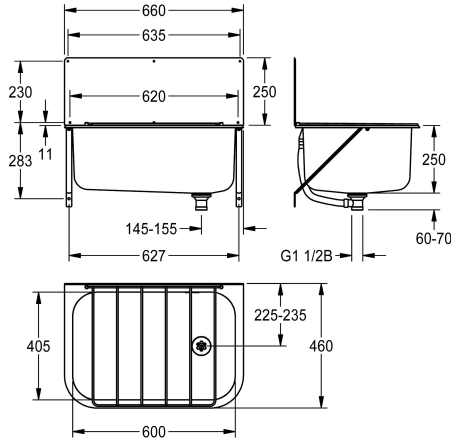

KWC SIRIUS

Utility sink, grid, splashback

Modell-Linie: SIRIUS | SIRX355

Utility sinks | Multi purpose sink

KWC-No.

2000103647

Dimensions 660 x 500 x 460 mm (W x H x D)

Multi-purpose sinks for wall mounting, made of 304 chrome-nickel steel, satin finished surface, seamless welded wash basin, rounded edges. Without tap ledge, with folding grid and splashback, waste fitting at the right in the middle, waste set with ball stop valve and overflow set DN 40, with overflow and rear upstand. With brackets, including mounting material.

Material thickness 1.5 mm
Dimensions 660 x 250 x 460 mm (W x H x D)
Internal dimensions 600 x 250 x 405 mm (W x H x D)
Upstand 20 mm (H)
Splashback 660 x 250 mm (W x H)

Technical Data

splash back height	250 mm
bowl position	Center
bowl construction	radius corners
bowl - bowl height	250 mm
bowl finish	satin finished
bowl - depth	405 mm
bowl - width	600 mm
brushes	Without brushes
drainer or storage	no
grid	hinged
grid material	stainless steel
material	stainless steel
material code	1.4301 Chrome Nickel steel V2A
material code grid	1.4301 Chrome Nickel steel V2A
material thickness	1.5 mm
number of waste holes	1
outlet size	G 1 1/2 B
overall depth	460 mm
overall height	250 mm
overall width	660 mm
overflow	yes
rear upstand	no
wash riffle	no
spillway	yes