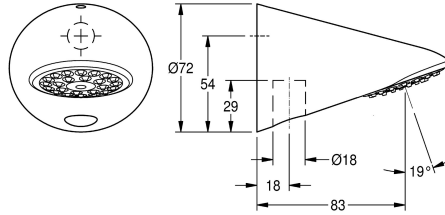

KWC AQUAJET-Slimline Shower head

Modell-Linie: AQUAJET-SLIMLINE | AQUA757
Showers | Shower heads

KWC-No.

2000103757

AQUAJET-Slimline shower head for surface pipe mounting

AQUAJET-Slimline shower head DN 15 with plastic jet face with anti-calcification system and low aerosol formation, for surface pipe

mounting, polished chromium-plated brass. With flow controllers 9.0 l/min and 12.0 l/min.

Technical Data

diameter nominal

DN 15

minimum flow pressure

1 bar

sound insulation

no

spout projection

83 mm

surface material

chrome

adjustable tilt angle

no

type

shower head

type of connection

pipe connection

type of shower head

spray shower head

volume flow rate at 3 bar

0.3 l/s

Optional Accessories

Shower pipe