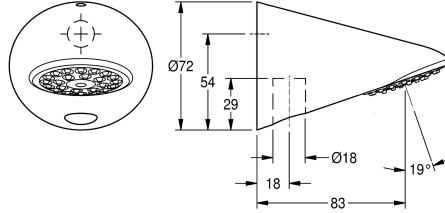

KWC AQUAJET-Slimline Shower head

Modell-Linie: AQUAJET-SLIMLINE | AQUA757
Showers | Shower heads

KWC-No.

2000103757

AQUAJET-Slimline shower head for surface pipe mounting

AQUAJET-Slimline shower head DN 15 with plastic jet face with anti-calcification system and low aerosol formation, for surface pipe

mounting, polished chromium-plated brass. With flow controllers 9.0 l/min and 12.0 l/min.

Technical Data

diameter nominal

DN 15

minimum flow pressure

1 bar

sound insulation

no

spout projection

83 mm

surface material

chrome

adjustable tilt angle

no

type

shower head

type of connection

pipe connection

type of shower head

spray shower head

volume flow rate at 3 bar

0.3 l/s

Optional Accessories

Shower pipe