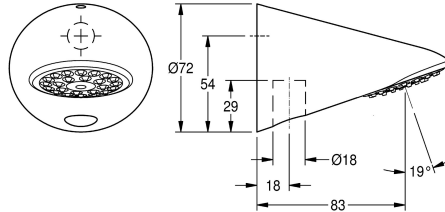

KWC AQUAJET-Slimline Shower head

Modell-Linie: AQUAJET-SLIMLINE | AQUA757
Showers | Shower heads

KWC-No.

2000103757

AQUAJET-Slimline shower head for surface pipe mounting

AQUAJET-Slimline shower head DN 15 with plastic jet face with anti-calcification system and low aerosol formation, for surface pipe

mounting, polished chromium-plated brass. With flow controllers 9.0 l/min and 12.0 l/min.

Technical Data

diameter nominal

DN 15

minimum flow pressure

1 bar

sound insulation

no

spout projection

83 mm

surface material

chrome

adjustable tilt angle

no

type

shower head

type of connection

pipe connection

type of shower head

spray shower head

volume flow rate at 3 bar

0.3 l/s

Optional Accessories

Shower pipe