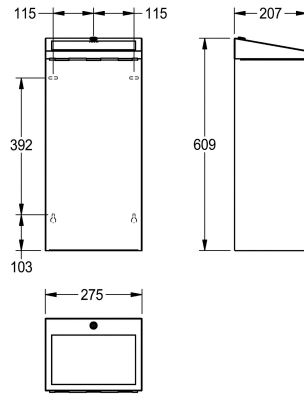

KWC RODAN Waste bin for wall mounting

Modell-Linie: RODAN | RODX605SL
Accessories | Waste bins

KWC-No.

2000103806

Dimensions 275 x 609 x 207 mm (W x H x D)

Waste bin for wall mounting or floor standing, made of stainless steel, surface satin finished, material thickness 0.8 mm, self closing lid, folding bag holder, cylinder lock with KWC standard key, approx. 30 liter capacity, includes stainless steel screws and

dowels.

Dimensions 275 x 610 x 207 mm (W x H x D)

Technical Data

bag holder
filling volume
lid
lock
material
material code
material thickness
overall depth
overall height
overall width
position of lid opening
surface finish
type of fixing
type of mounting

yes
30 Liter
yes
key-lock
stainless steel
1.4301 Chrome Nickel steel V2A
0.8 mm
207 mm
609 mm
275 mm
from top
satin finished
screw
various types