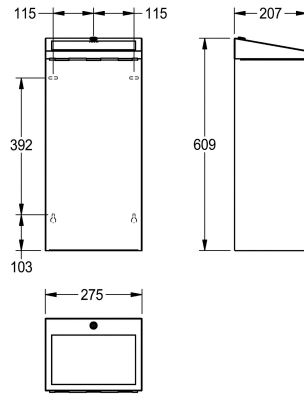

## KWC RODAN Waste bin for wall mounting

Modell-Linie: RODAN | RODX605SL  
Accessories | Waste bins

### KWC-No.

**2000103806**

Dimensions 275 x 609 x 207 mm (W x H x D)

Waste bin for wall mounting or floor standing, made of stainless steel, surface satin finished, material thickness 0.8 mm, self closing lid, folding bag holder, cylinder lock with KWC standard key, approx. 30 liter capacity, includes stainless steel screws and

dowels.

Dimensions 275 x 610 x 207 mm (W x H x D)

### Technical Data

bag holder	yes
filling volume	30 Liter
lid	yes
lock	key-lock
material	stainless steel
material code	1.4301 Chrome Nickel steel V2A
material thickness	0.8 mm
overall depth	207 mm
overall height	609 mm
overall width	275 mm
position of lid opening	from top
surface finish	satin finished
type of fixing	screw
type of mounting	various types