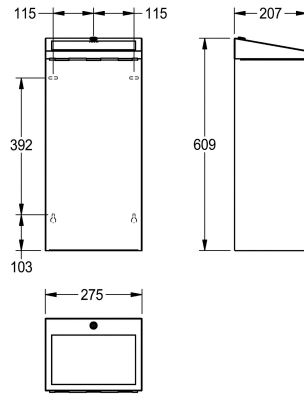

### KWC-No.

**2000103806**

Dimensions 275 x 609 x 207 mm (W x H x D)

Waste bin for wall mounting or floor standing, made of stainless steel, surface satin finished, material thickness 0.8 mm, self closing lid, folding bag holder, cylinder lock with KWC standard key, approx. 30 liter capacity, includes stainless steel screws and

dowels.

Dimensions 275 x 610 x 207 mm (W x H x D)

### Technical Data

bag holder
filling volume
lid
lock
material
material code
material thickness
overall depth
overall height
overall width
position of lid opening
surface finish
type of fixing
type of mounting

yes
30 Liter
yes
key-lock
stainless steel
1.4301 Chrome Nickel steel V2A
0.8 mm
207 mm
609 mm
275 mm
from top
satin finished
screw
various types