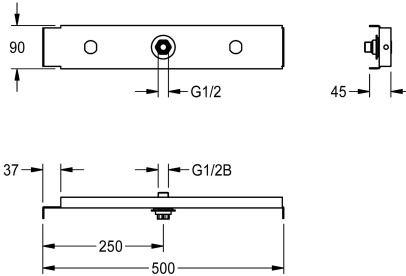

KWC AQUAFIX Bar

Modell-Linie: AQUAFIX | ZCMPX005
Showers | Complementary parts showers

KWC-No.

2000104310

Mounting bar for shower head installation in drywall

AQUAFIX traverse with wall duct for shower head mounting in plasterboard

walls.

Technical Data

application

shower heads

barrier-free

no

Built-in fitting model

Built-in section

diameter nominal

DN 15

material

Steel

overall width

575 mm

type

traverse