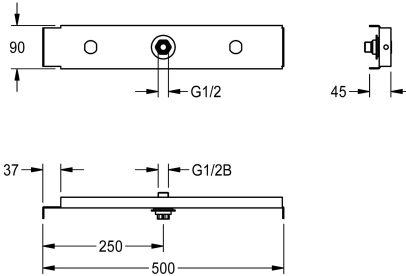

KWC AQUAFIX Bar

Modell-Linie: AQUAFIX | ZCMPX005
Showers | Complementary parts showers

KWC-No.

2000104310

Mounting bar for shower head installation in drywall

AQUAFIX traverse with wall duct for shower head mounting in plasterboard

walls.

Technical Data

application
barrier-free
Built-in fitting model
diameter nominal
material
overall width
type
type of mounting

shower heads
no
Built-in section
DN 15
Steel
575 mm
traverse
inset mounting