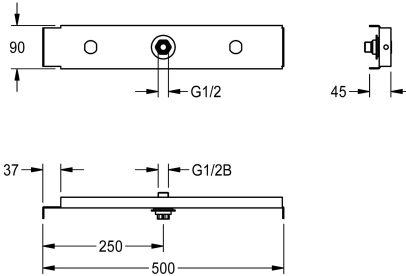

KWC AQUAFIX Bar

Modell-Linie: AQUAFIX | ZCMPX005
Showers | Complementary parts showers

KWC-No.

2000104310

Mounting bar for shower head installation in drywall

AQUAFIX traverse with wall duct for shower head mounting in plasterboard

walls.

Technical Data

application

shower heads

barrier-free

no

Built-in fitting model

Built-in section

diameter nominal

DN 15

material

steel

overall width

575 mm

type

traverse