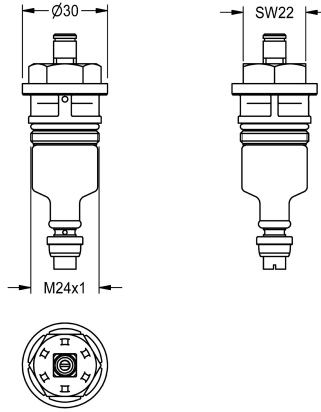

## KWC

Functional part

Modell-Linie: FUNCTIONING\_PARTS | ESHOW0001

Spare parts | Spare parts showers

### KWC-No.

**2000104352**

Functional element for shower fittings, blue colour coding

Functional part for shower fittings, colour identification blue.

### Technical Data

application

showering

type of cartridge

self-closing cartridge

diameter nominal fitting

DN 15

material