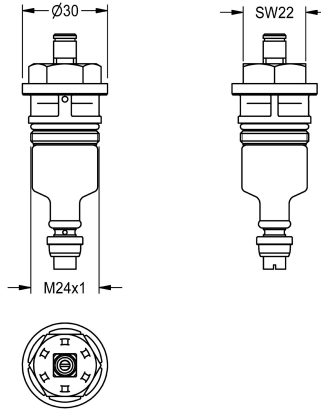

KWC

Functional part

Modell-Linie: FUNCTIONING_PARTS | ESHOW0001

Spare parts | Spare parts showers

KWC-No.

2000104352

Functional element for shower fittings, blue colour coding

Functional part for shower fittings, colour identification blue.

Technical Data

application

showering

type of cartridge

self-closing cartridge

diameter nominal fitting

DN 15

material