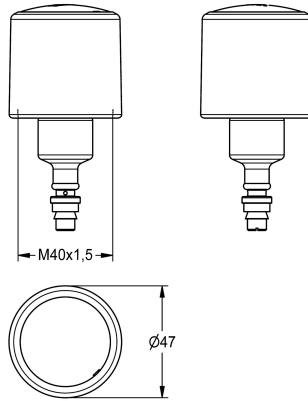

KWC

Upper part

Modell-Linie: FUNCTIONING_PARTS | EFLSY0001

Spare parts | Spare parts flushing systems

KWC-No.

2000104356

Upper part DN 15, for AQUA urinal flush valve

Head part for urinal flush valve DN 15

Technical Data

application

urinal flushing

type of cartridge

self-closing cartridge

diameter nominal fitting

DN 15

material